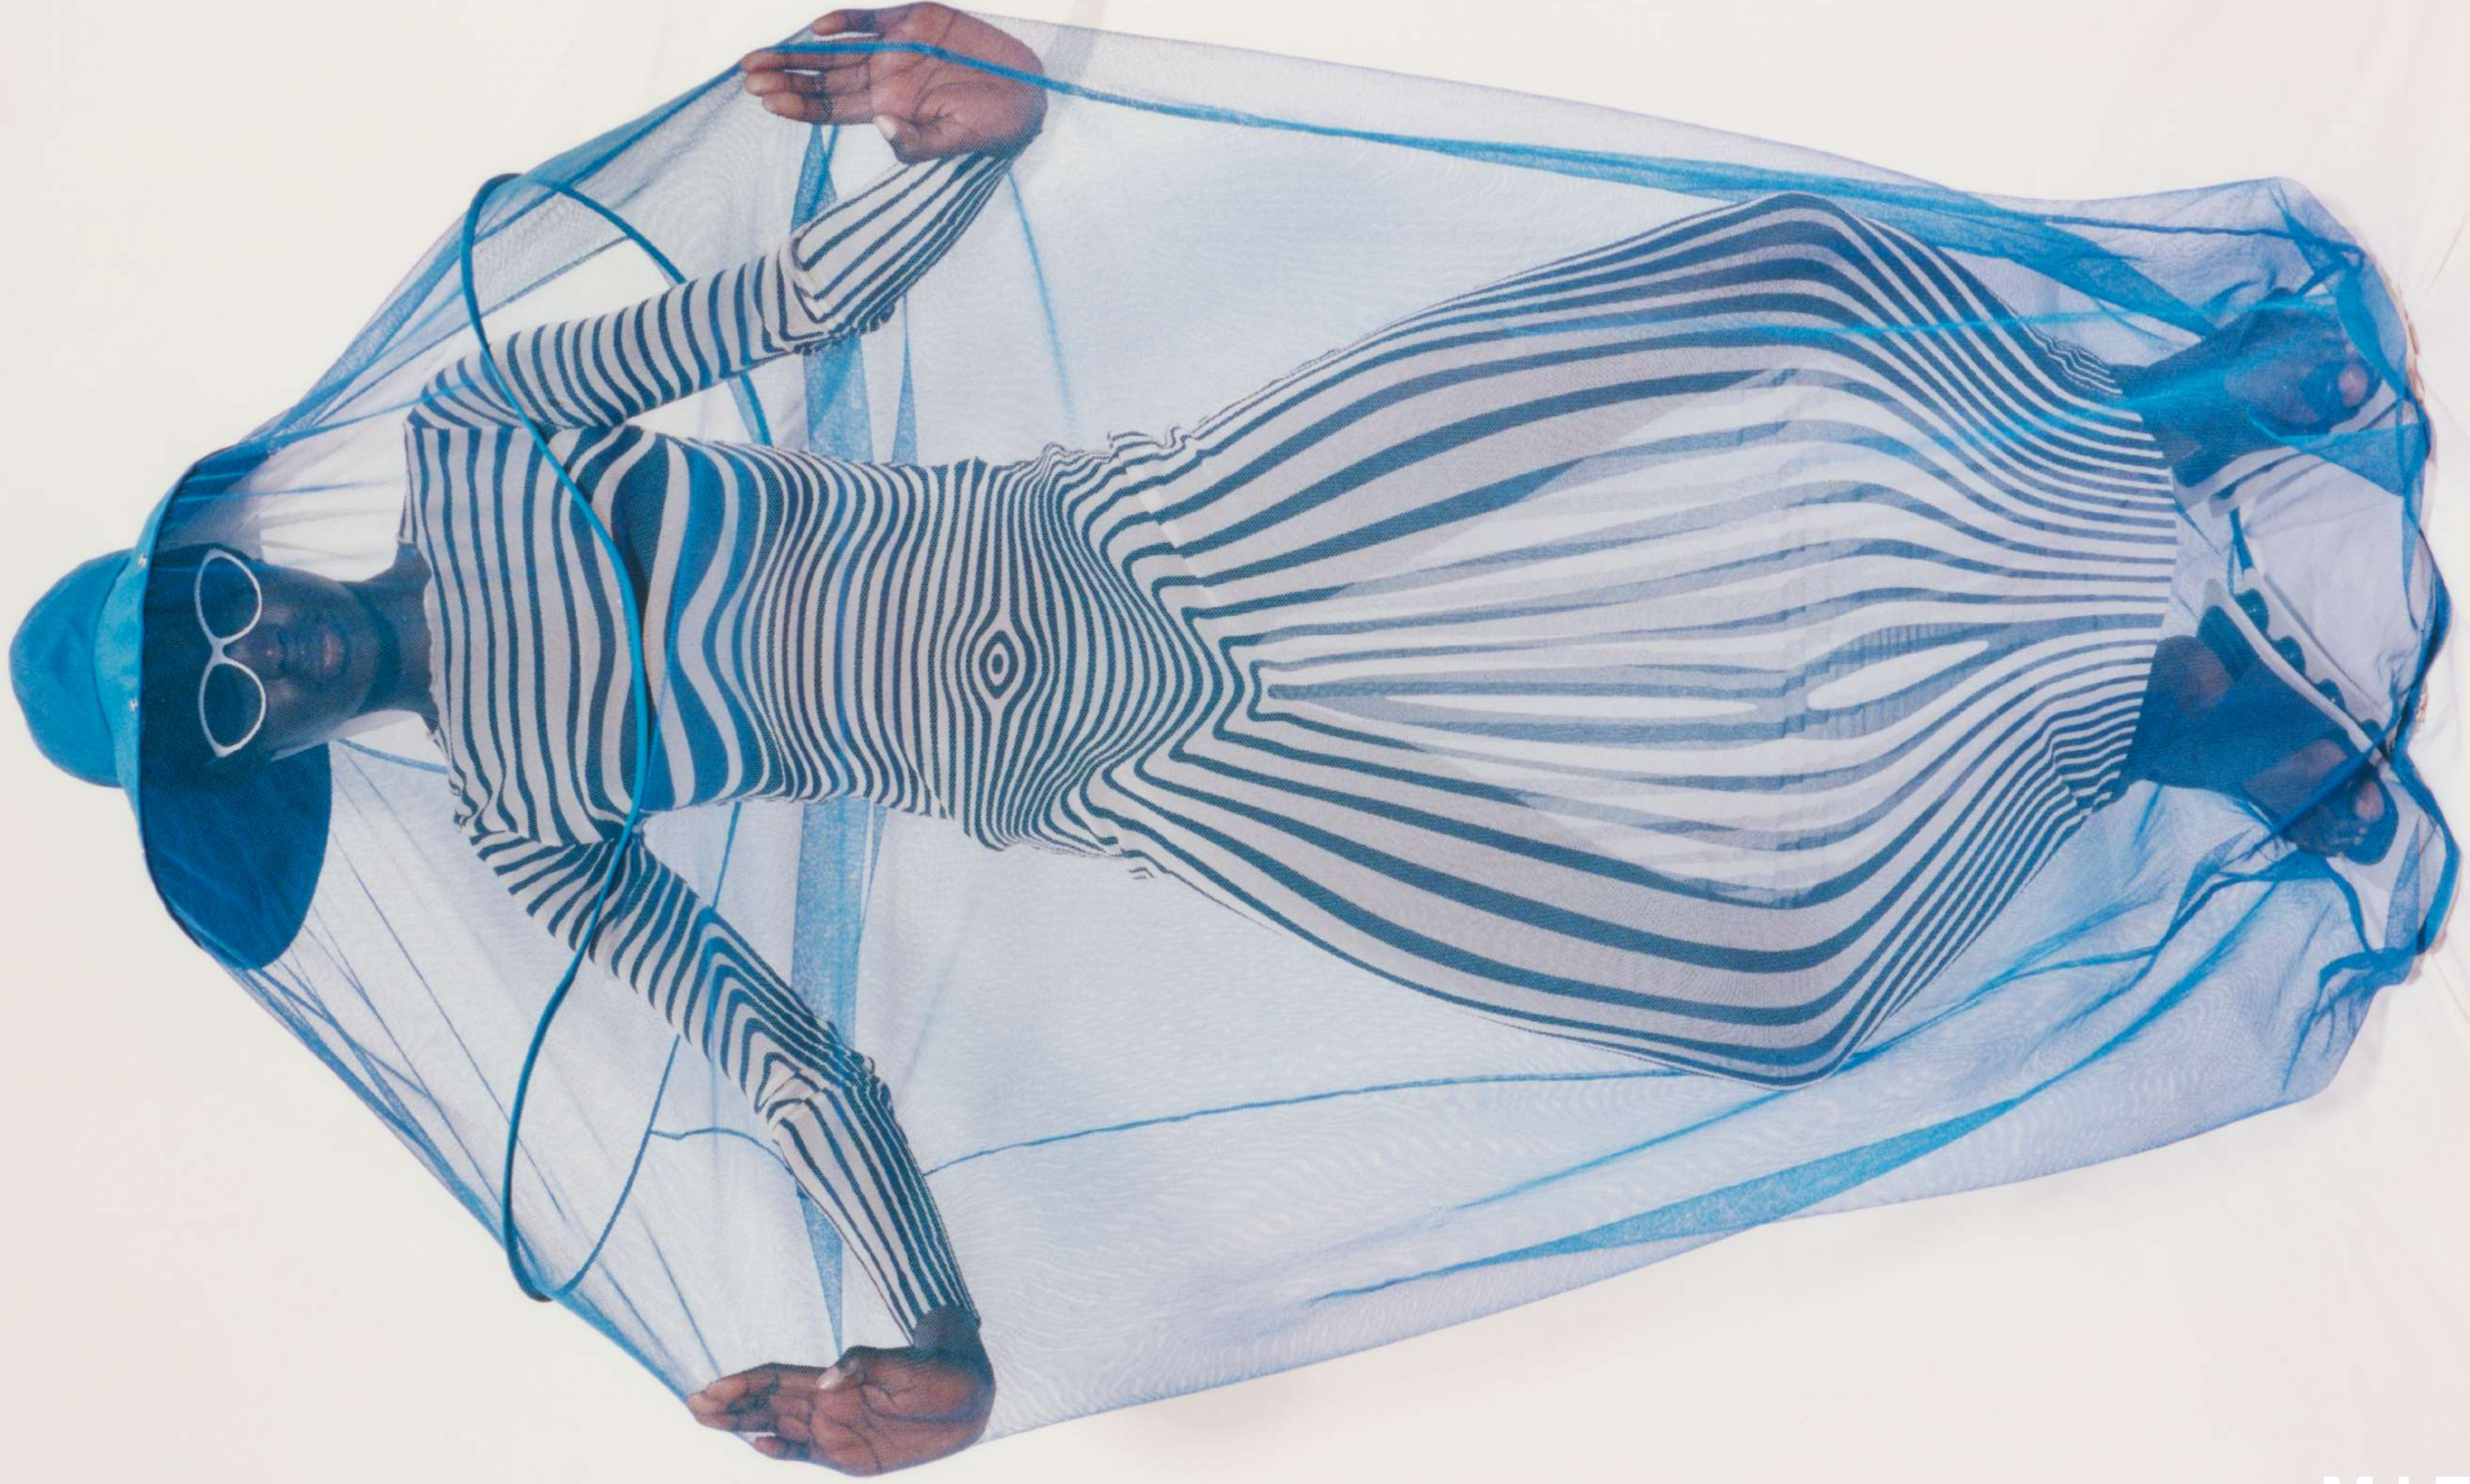

M LE MONDE
WITH KATIE BURNETTE